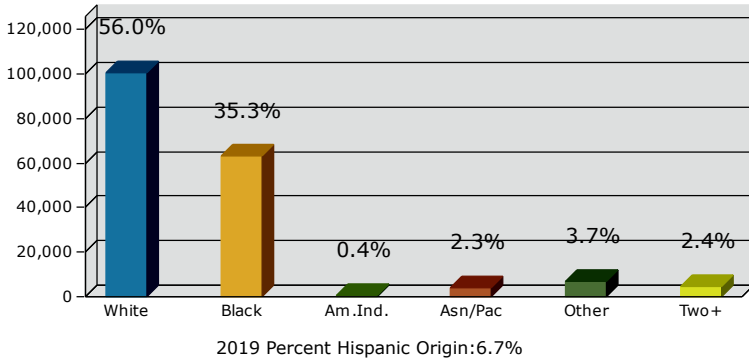

2019 Population by Race

2019 Population by Age

Households

2019 Home Value

2019-2024 Annual Growth Rate

Household Income

Source: U.S. Census Bureau, Census 2010 Summary File 1. Esri forecasts for 2019 and 2024.