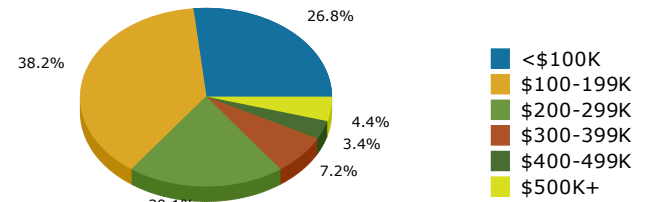

2019 Population by Race

2019 Population by Age

Households

2019 Home Value

2019-2024 Annual Growth Rate

Household Income

Source: U.S. Census Bureau, Census 2010 Summary File 1. Esri forecasts for 2019 and 2024.