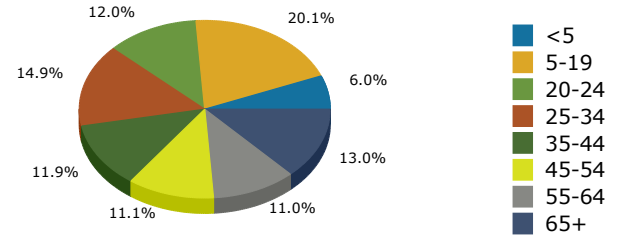

2019 Population by Race

2019 Population by Age

Households

2019 Home Value

2019-2024 Annual Growth Rate

Household Income

Source: U.S. Census Bureau, Census 2010 Summary File 1. Esri forecasts for 2019 and 2024.